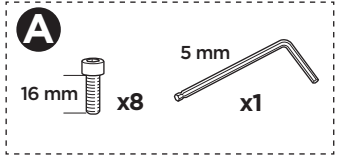

◀ 09 x4

◀ 118 x4

x1

x1

50947

1