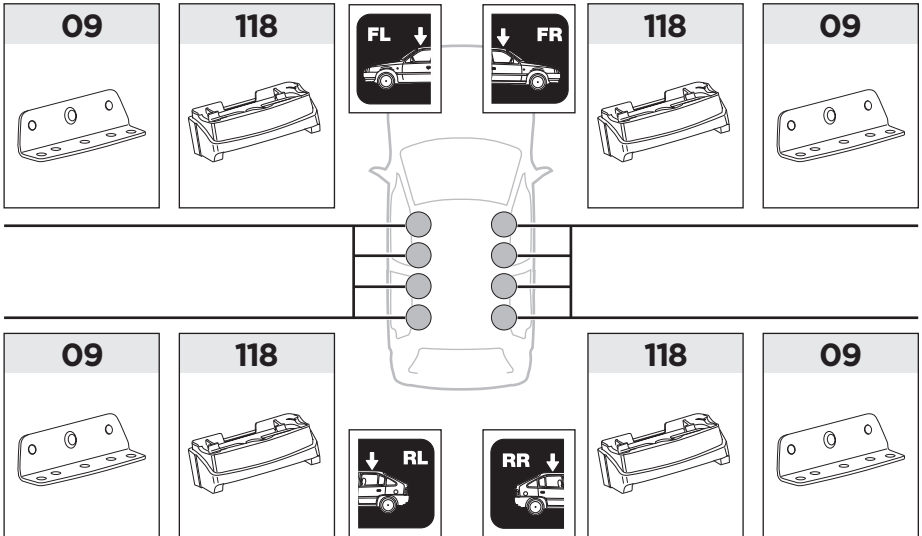

◀ 09 x4

◀ 118 x4

x1

x1

50947

1