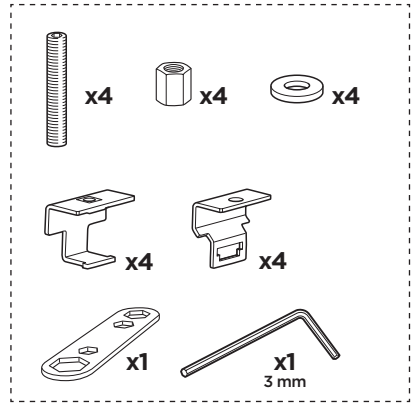

◀ 09 x4

◀ 118 x4

x1

x1

50947

1