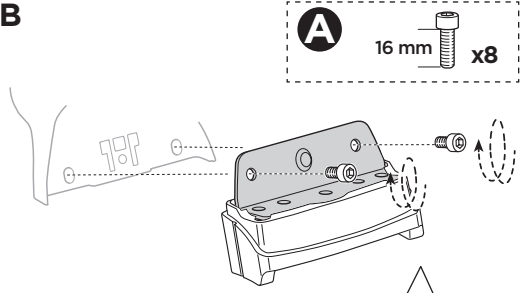

2

A

B

EN Only a few turns
DE Nur wenige Umdrehungen
FR Quelques tours uniquement
NL Slechts enkele slagen
IT Solo qualche giro
ES Sólo algunas vueltas
PT Noções básicas
SV Endast några varv
DK Kun nogle få omgange
NE Bare noen få omdreinger
FI Vain muutama kierros
ET Ainult mõni pööre
LV Tikai dažī apgriezieni
LT Tik keli pasukimai
PL Wystarczy kilka obrotów
RU Только несколько оборотов

UK Лише декілька обертів
BG Само няколко завъртания
CS Pouze několik otáček
SK Len niekoľko otáčok
SL Le nekaj obratov
HR/BiH Samo nekoliko okreta
RO Doar câteva rotiri
HU Csak néhány fordítás
EL Μόνο λίγες περιστροφές
TR Yalnızca birkaç tur

بعض دورات فقط

AR

רק מספר סיבובים

HE

ZH 仅几圈
JA 2～3回転のみ
KO 몇 번만 돌리면 됨
TH เพียงสองสามรอบ

3

x1