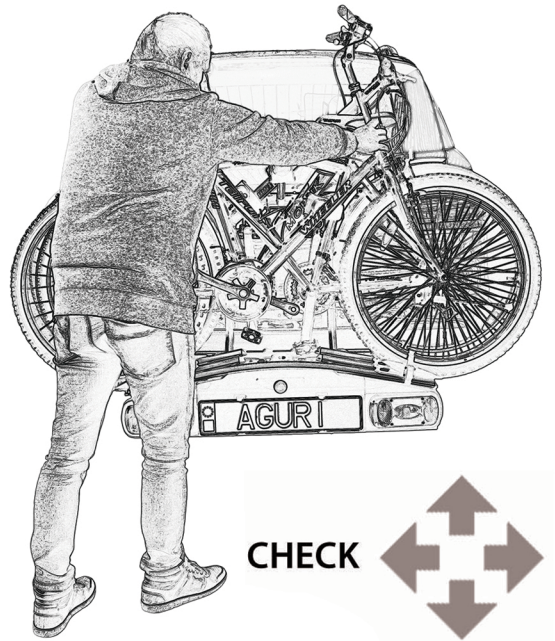

8.

13 PIN

2 NM

OK

- 1.
- 2.
- 3.

CHECK

ACCESSORIES

50532