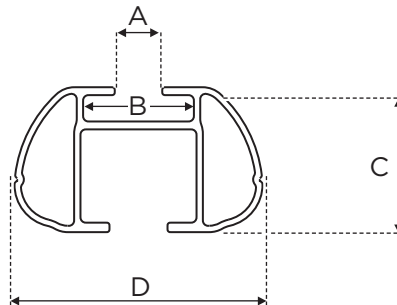

# SHERMAN

**F.lli Menabò s.r.l.**  
Via 8 Marzo 3,  
42025 Cavriago (RE), Italy  
+39-0522/942840  
info@flli-menabo.it  
www.flli-menabo.it

agg.15/04/2019

Art.	Sherman	000095900000
	Sherman XL	000094700000
	Sherman	3,5kg/7,7lb
	Sherman XL	3,9kg/8,6lb
Material	Alluminio / Aluminium	
	max 90kg / 198lb	
	✓	
	✓	
	✓	
 Raised rails	✓	
Cert.	Tüv GS DIN 75302:1991	
Garanzia Warranty Garantie Garantia Garantie	✓	

Lince	
A	1250mm / 49"
B	max 1095mm / 43"

Lince XL	
A	1410mm / 55.5"
B	max 1255mm / 49.4"

A	110mm / 4.3"
B	80mm / 3.1"
C	45mm / 1.7"

A	74mm / 2.9"
B	60mm / 2.3"

A	9mm / 0.3"
B	21mm / 0.8"
C	27.5mm / 1.1"
D	47mm / 1.8"