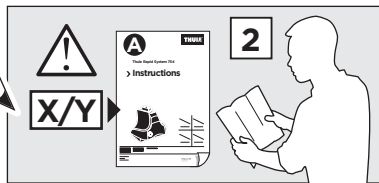

298 x2

1375 x2

x1

x1

1

	X (scale)	X (mm)	X (inch)
KIA Soul, 5-dr Hatchback, 14- (With glass roof)	41	1061	41 ³/₄
KIA Soul EV, 5-dr Hatchback, 14-	41	1061	41 ³/₄

	Y (scale)	Y (mm)	Y (inch)
KIA Soul, 5-dr Hatchback, 14- (With glass roof)	40	1051	41 ³/₈
KIA Soul EV, 5-dr Hatchback, 14-	40	1051	41 ³/₈