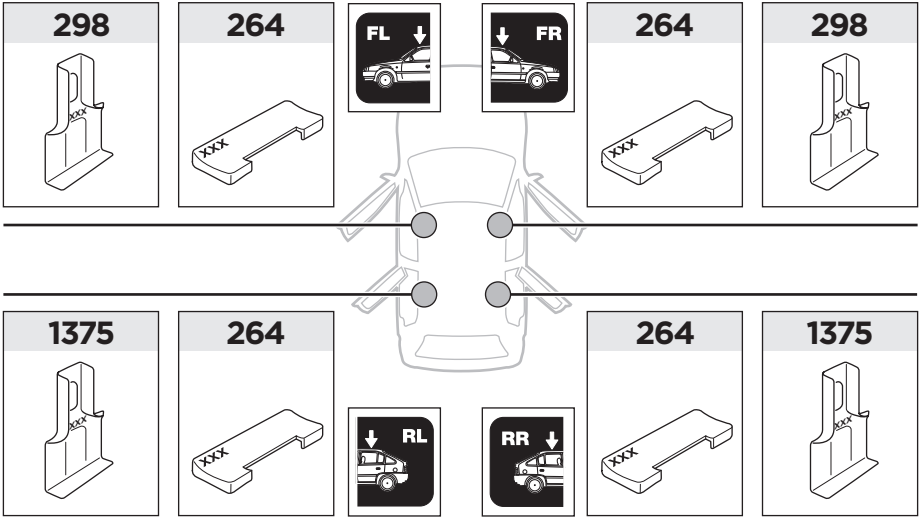

298 x2

1375 x2

x1

x1

1

	X (scale)	X (mm)	X (inch)
KIA Soul, 5-dr Hatchback, 14- (With glass roof)	41	1061	41 ³/₄
KIA Soul EV, 5-dr Hatchback, 14-	41	1061	41 ³/₄

	Y (scale)	Y (mm)	Y (inch)
KIA Soul, 5-dr Hatchback, 14- (With glass roof)	40	1051	41 ³/₈
KIA Soul EV, 5-dr Hatchback, 14-	40	1051	41 ³/₈

2

KIA Soul, 5-dr Hatchback, 14- (With glass roof)

KIA Soul EV, 5-dr Hatchback, 14-

3

	W (mm)	Z (mm)	W (inch)	Z (inch)
KIA Soul, 5-dr Hatchback, 14- (With glass roof)	290	730	11 3/8	28 3/4
KIA Soul EV, 5-dr Hatchback, 14-	290	730	11 3/8	28 3/4