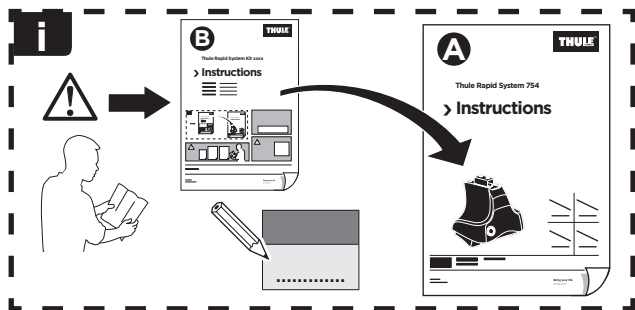

Thule Rapid System Kit 1820

> Instructions

KIA Soul, 5-dr Hatchback, 14- (With glass roof)

KIA Soul EV, 5-dr Hatchback, 14-

ISO 11154-E

141820
C.20170518
519-1820-02

Bring your life
thule.com

264 x4

298 x2

1375 x2

x1

x1

1

	X (scale)	X (mm)	X (inch)
KIA Soul, 5-dr Hatchback, 14- (With glass roof)	41	1061	41 ³/₄
KIA Soul EV, 5-dr Hatchback, 14-	41	1061	41 ³/₄

	Y (scale)	Y (mm)	Y (inch)
KIA Soul, 5-dr Hatchback, 14- (With glass roof)	40	1051	41 ³/₈
KIA Soul EV, 5-dr Hatchback, 14-	40	1051	41 ³/₈

2

KIA Soul, 5-dr Hatchback, 14- (With glass roof)

KIA Soul EV, 5-dr Hatchback, 14-

3

	W (mm)	Z (mm)	W (inch)	Z (inch)
KIA Soul, 5-dr Hatchback, 14- (With glass roof)	290	730	11 3/8	28 3/4
KIA Soul EV, 5-dr Hatchback, 14-	290	730	11 3/8	28 3/4