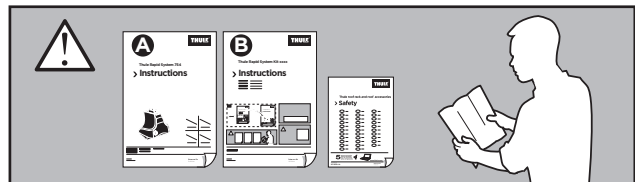

Thule Rapid System Kit 1820

> Instructions

KIA Soul, 5-dr Hatchback, 14- (With glass roof)

KIA Soul EV, 5-dr Hatchback, 14-

ISO 11154-E

141820
C.20170518
519-1820-02

Bring your life
thule.com

264 x4