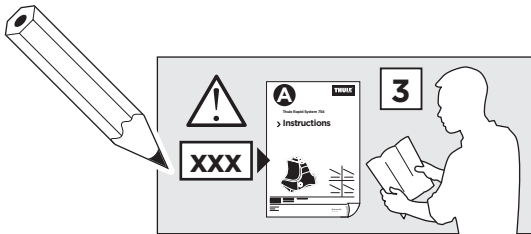

2

KIA Soul, 5-dr Hatchback, 14- (With glass roof)

KIA Soul EV, 5-dr Hatchback, 14-