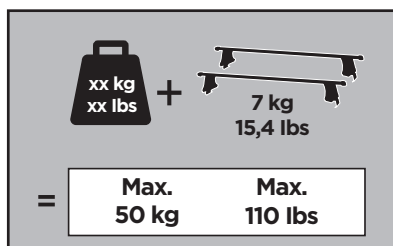

Thule Rapid System Kit 1820

> Instructions

KIA Soul, 5-dr Hatchback, 14- (With glass roof)

KIA Soul EV, 5-dr Hatchback, 14-

ISO 11154-E

141820
C.20170518
519-1820-02

Bring your life
thule.com

264 x4

298 x2

1375 x2

x1

x1

1

	X (scale)	X (mm)	X (inch)
KIA Soul, 5-dr Hatchback, 14- (With glass roof)	41	1061	41 ³/₄
KIA Soul EV, 5-dr Hatchback, 14-	41	1061	41 ³/₄

	Y (scale)	Y (mm)	Y (inch)
KIA Soul, 5-dr Hatchback, 14- (With glass roof)	40	1051	41 ³/₈
KIA Soul EV, 5-dr Hatchback, 14-	40	1051	41 ³/₈

2

KIA Soul, 5-dr Hatchback, 14- (With glass roof)

KIA Soul EV, 5-dr Hatchback, 14-

3

	W (mm)	Z (mm)	W (inch)	Z (inch)
KIA Soul, 5-dr Hatchback, 14- (With glass roof)	290	730	11 3/8	28 3/4
KIA Soul EV, 5-dr Hatchback, 14-	290	730	11 3/8	28 3/4