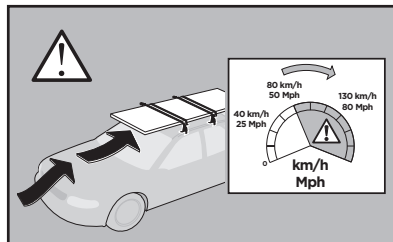

Thule Rapid System Kit 1820

> Instructions

KIA Soul, 5-dr Hatchback, 14- (With glass roof)

KIA Soul EV, 5-dr Hatchback, 14-

ISO 11154-E

141820
C.20170518
519-1820-02

Bring your life
thule.com

264 x4

298 x2

1375 x2

x1

x1

1

	X (scale)	X (mm)	X (inch)
KIA Soul, 5-dr Hatchback, 14- (With glass roof)	41	1061	41 ³/₄
KIA Soul EV, 5-dr Hatchback, 14-	41	1061	41 ³/₄

	Y (scale)	Y (mm)	Y (inch)
KIA Soul, 5-dr Hatchback, 14- (With glass roof)	40	1051	41 ³/₈
KIA Soul EV, 5-dr Hatchback, 14-	40	1051	41 ³/₈