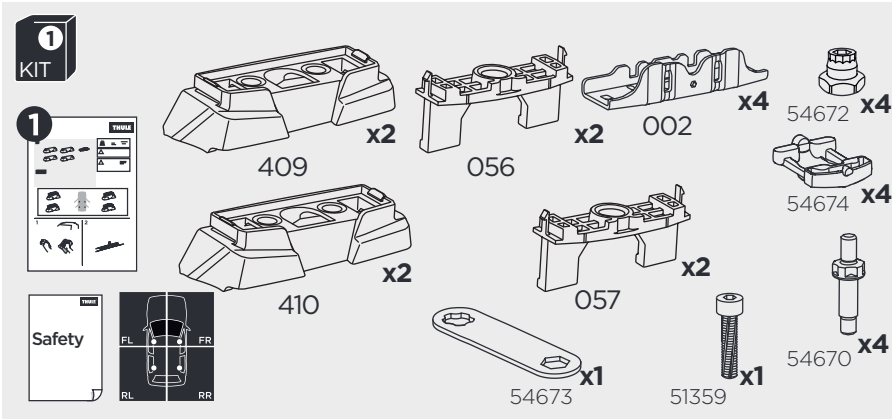

1

Kit 187191

BMW 5-Series (G60), 4-dr Sedan, 24-
BMW i5 (G60), 4-dr Sedan, 24-

ISO 11154-E

This kit is only for vehicles with fixpoint mounting.

3

4

5