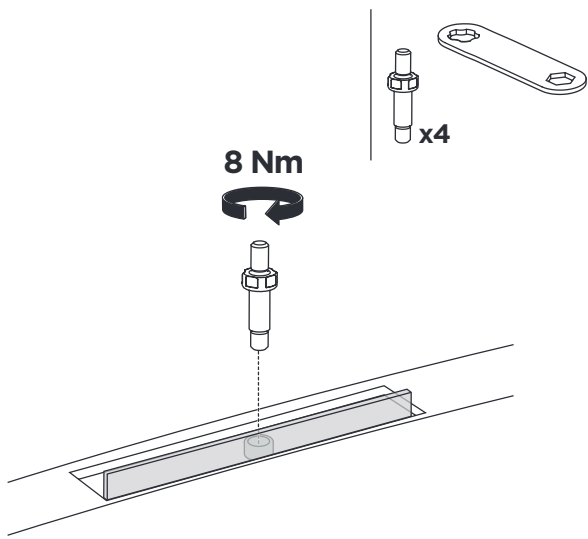

1

Kit 187191

BMW 5-Series (G60), 4-dr Sedan, 24-
BMW i5 (G60), 4-dr Sedan, 24-

ISO 11154-E

This kit is only for vehicles with fixpoint mounting.

3

4

5