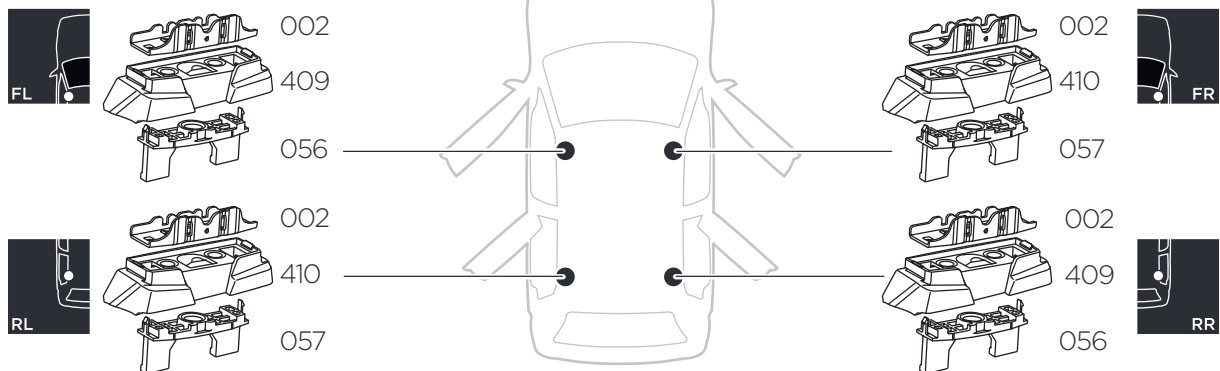

1

Kit 187191

BMW 5-Series (G60), 4-dr Sedan, 24-
BMW i5 (G60), 4-dr Sedan, 24-

ISO 11154-E

This kit is only for vehicles with fixpoint mounting.

3

4

5