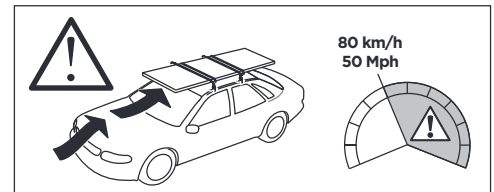

1

Kit 187191

BMW 5-Series (G60), 4-dr Sedan, 24-
BMW i5 (G60), 4-dr Sedan, 24-

ISO 11154-E

This kit is only for vehicles with fixpoint mounting.

3

4

5