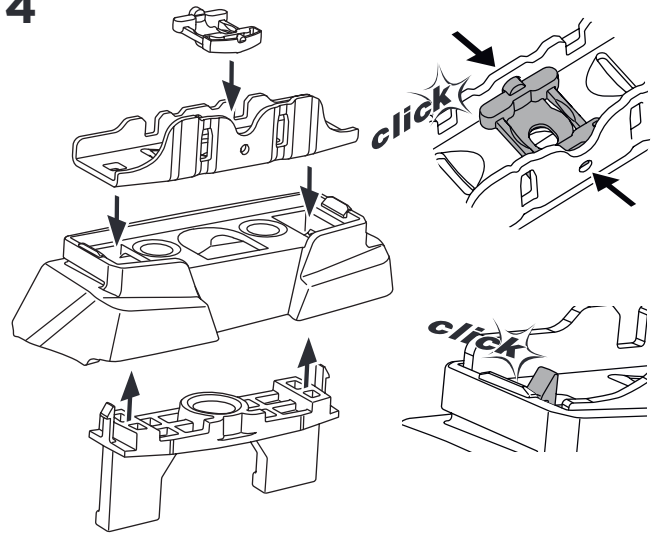

1

Kit 187191

BMW 5-Series (G60), 4-dr Sedan, 24-
BMW i5 (G60), 4-dr Sedan, 24-

ISO 11154-E

This kit is only for vehicles with fixpoint mounting.

3

4

5