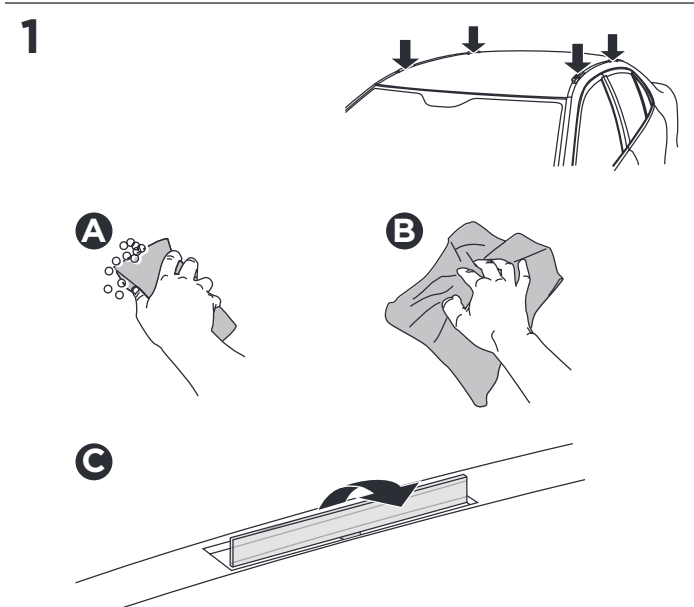

1

Kit 187191

BMW 5-Series (G60), 4-dr Sedan, 24-
BMW i5 (G60), 4-dr Sedan, 24-

ISO 11154-E

This kit is only for vehicles with fixpoint mounting.

3

4

5