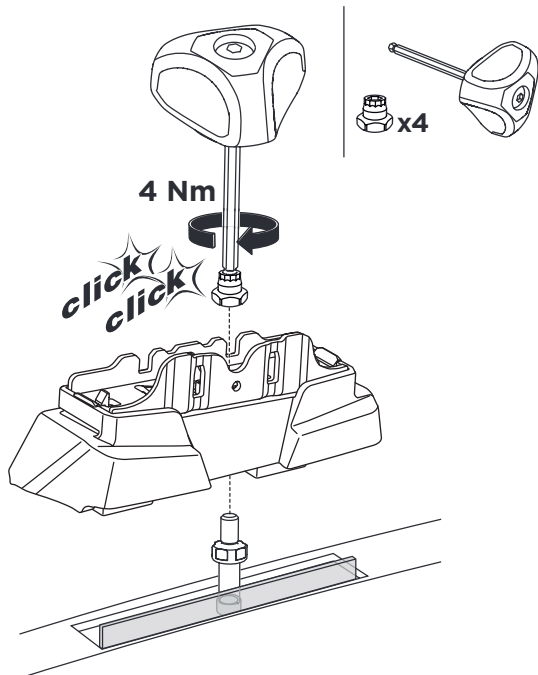

1

Kit 187191

BMW 5-Series (G60), 4-dr Sedan, 24-
BMW i5 (G60), 4-dr Sedan, 24-

ISO 11154-E

This kit is only for vehicles with fixpoint mounting.

3

4

5