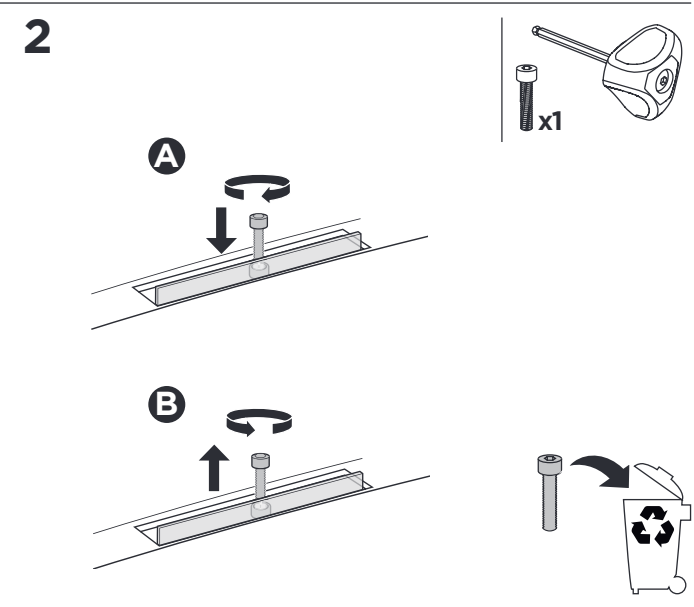

1

Kit 187191

BMW 5-Series (G60), 4-dr Sedan, 24-
BMW i5 (G60), 4-dr Sedan, 24-

ISO 11154-E

This kit is only for vehicles with fixpoint mounting.

3

4

5