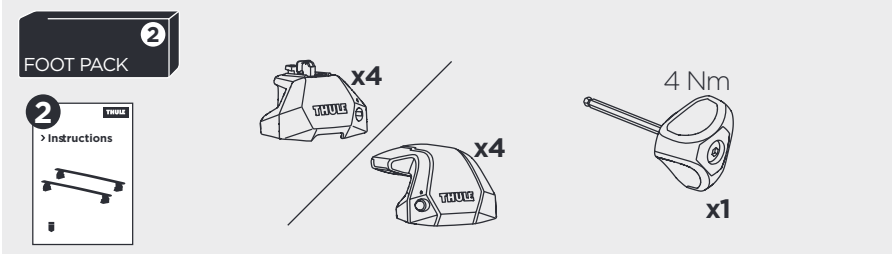

1

Kit 187191

BMW 5-Series (G60), 4-dr Sedan, 24-
BMW i5 (G60), 4-dr Sedan, 24-

ISO 11154-E

This kit is only for vehicles with fixpoint mounting.

3

4

5