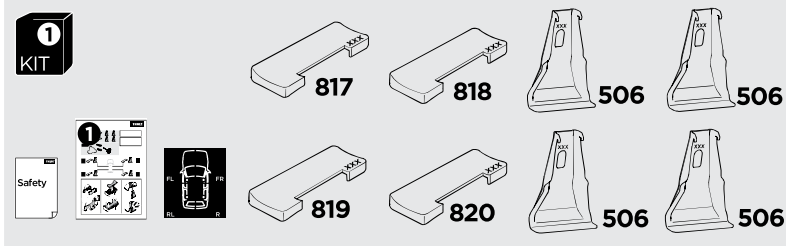

## Kit 145290

TOYOTA Highlander, 5-dr SUV, 20-

ISO 11154-E

THULE WingBar Evo	THULE WingBar Edge	THULE WingBar	THULE SquareBar Evo	<b>Evo X (scale)</b>	<b>Edge X (scale)</b>
TOYOTA Highlander, 5-dr SUV, 20-				48,5	R

THULE ProBar Evo	THULE SlideBar Evo	<b>X (mm/inch)</b>		
TOYOTA Highlander, 5-dr SUV, 20-		1136 mm / 44 3/4"		

THULE WingBar Evo	THULE WingBar Edge	THULE WingBar	THULE SquareBar Evo	<b>Evo Y (scale)</b>	<b>Edge Y (scale)</b>
TOYOTA Highlander, 5-dr SUV, 20-				49	Q

THULE ProBar Evo	THULE SlideBar Evo	<b>Y (mm/inch)</b>		
TOYOTA Highlander, 5-dr SUV, 20-		1141 mm / 44 7/8"		

	<b>W (mm/inch)</b>	<b>Z (mm/inch)</b>
TOYOTA Highlander, 5-dr SUV, 20-	670 mm / 26 3/8"	255 mm / 10"