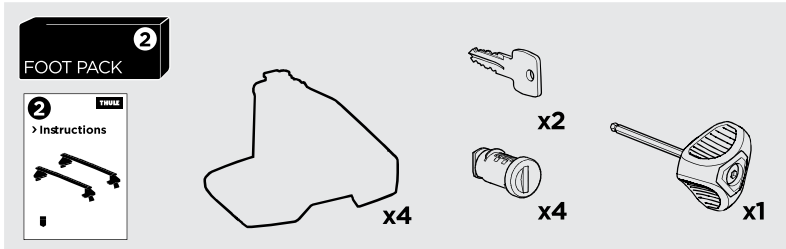

## Kit 145290

TOYOTA Highlander, 5-dr SUV, 20-

ISO 11154-E

THULE WingBar Evo	THULE WingBar Edge	THULE WingBar	THULE SquareBar Evo	<b>Evo X (scale)</b>	<b>Edge X (scale)</b>
TOYOTA Highlander, 5-dr SUV, 20-				48,5	R

THULE ProBar Evo	THULE SlideBar Evo	<b>X (mm/inch)</b>		
TOYOTA Highlander, 5-dr SUV, 20-		1136 mm / 44 3/4"		

THULE WingBar Evo	THULE WingBar Edge	THULE WingBar	THULE SquareBar Evo	<b>Evo Y (scale)</b>	<b>Edge Y (scale)</b>
TOYOTA Highlander, 5-dr SUV, 20-				49	Q

THULE ProBar Evo	THULE SlideBar Evo	<b>Y (mm/inch)</b>		
TOYOTA Highlander, 5-dr SUV, 20-		1141 mm / 44 7/8"		

	<b>W (mm/inch)</b>	<b>Z (mm/inch)</b>
TOYOTA Highlander, 5-dr SUV, 20-	670 mm / 26 3/8"	255 mm / 10"