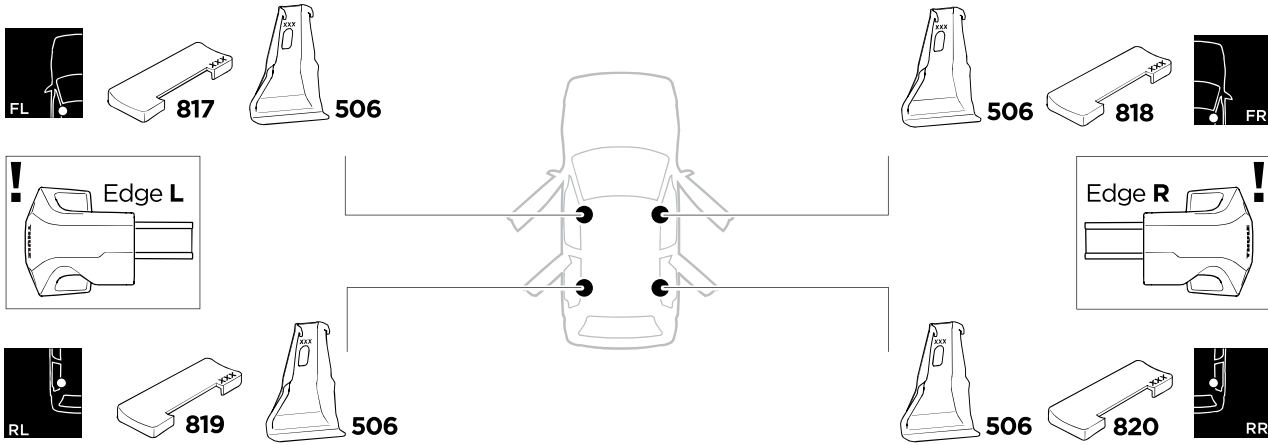

# 1

## Kit 145290

TOYOTA Highlander, 5-dr SUV, 20-

ISO 11154-E

THULE WingBar Evo	THULE WingBar Edge	THULE WingBar	THULE SquareBar Evo	<b>Evo X (scale)</b>	<b>Edge X (scale)</b>
TOYOTA Highlander, 5-dr SUV, 20-				48,5	R

THULE ProBar Evo	THULE SlideBar Evo	<b>X (mm/inch)</b>		
TOYOTA Highlander, 5-dr SUV, 20-		1136 mm / 44 3/4"		

THULE WingBar Evo	THULE WingBar Edge	THULE WingBar	THULE SquareBar Evo	<b>Evo Y (scale)</b>	<b>Edge Y (scale)</b>
TOYOTA Highlander, 5-dr SUV, 20-				49	Q

THULE ProBar Evo	THULE SlideBar Evo	<b>Y (mm/inch)</b>		
TOYOTA Highlander, 5-dr SUV, 20-		1141 mm / 44 7/8"		

	<b>W (mm/inch)</b>	<b>Z (mm/inch)</b>
TOYOTA Highlander, 5-dr SUV, 20-	670 mm / 26 3/8"	255 mm / 10"