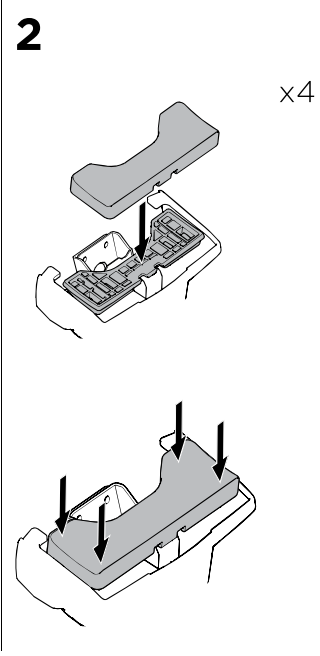

## Kit 145290

TOYOTA Highlander, 5-dr SUV, 20-

ISO 11154-E

THULE WingBar Evo	THULE WingBar Edge	THULE WingBar	THULE SquareBar Evo	<b>Evo X (scale)</b>	<b>Edge X (scale)</b>
TOYOTA Highlander, 5-dr SUV, 20-				48,5	R

THULE ProBar Evo	THULE SlideBar Evo	<b>X (mm/inch)</b>		
TOYOTA Highlander, 5-dr SUV, 20-		1136 mm / 44 3/4"		

THULE WingBar Evo	THULE WingBar Edge	THULE WingBar	THULE SquareBar Evo	<b>Evo Y (scale)</b>	<b>Edge Y (scale)</b>
TOYOTA Highlander, 5-dr SUV, 20-				49	Q

THULE ProBar Evo	THULE SlideBar Evo	<b>Y (mm/inch)</b>		
TOYOTA Highlander, 5-dr SUV, 20-		1141 mm / 44 7/8"		

	<b>W (mm/inch)</b>	<b>Z (mm/inch)</b>
TOYOTA Highlander, 5-dr SUV, 20-	670 mm / 26 3/8"	255 mm / 10"