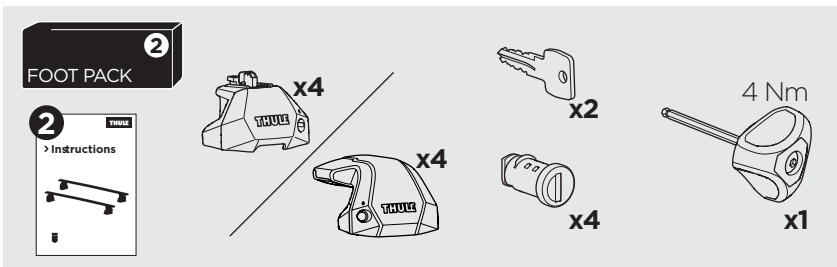

## Kit 187040

MERCEDES CLS (C257), 4-dr Coupé, 19-

ISO 11154-E

This kit is only for vehicles with fixpoint mounting.

3

4

5