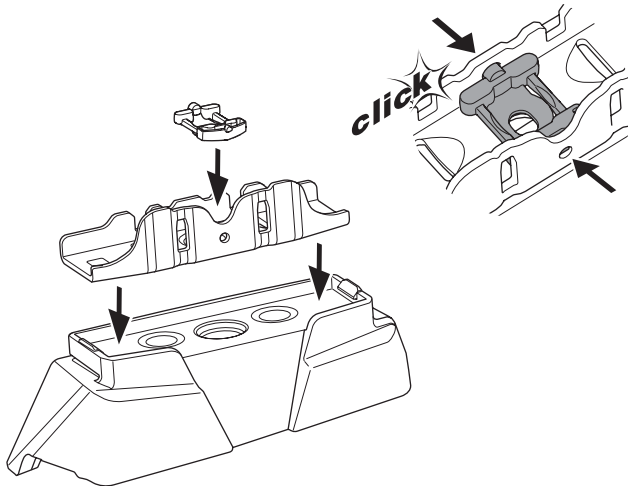

## Kit 187040

MERCEDES CLS (C257), 4-dr Coupé, 19-

ISO 11154-E

This kit is only for vehicles with fixpoint mounting.

3

4

5