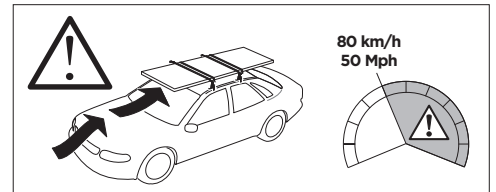

## Kit 187040

MERCEDES CLS (C257), 4-dr Coupé, 19-

ISO 11154-E

This kit is only for vehicles with fixpoint mounting.

3

4

5