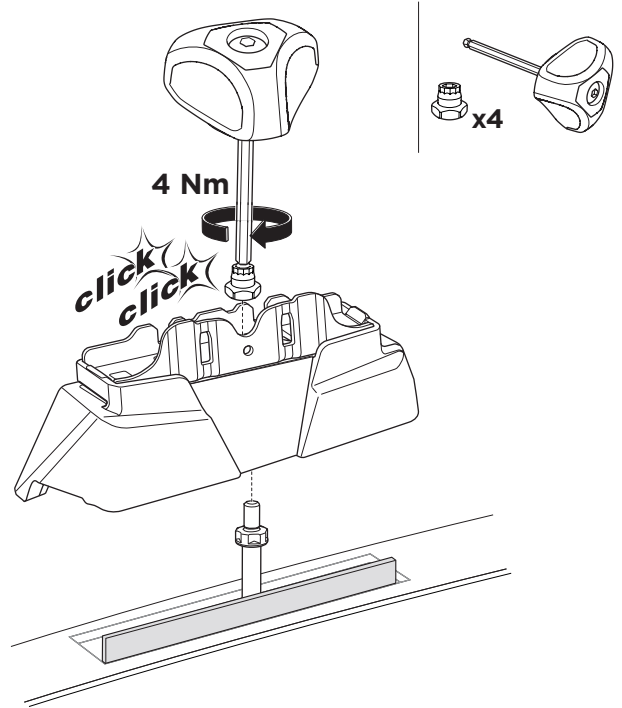

## Kit 187040

MERCEDES CLS (C257), 4-dr Coupé, 19-

ISO 11154-E

This kit is only for vehicles with fixpoint mounting.

3

4

5