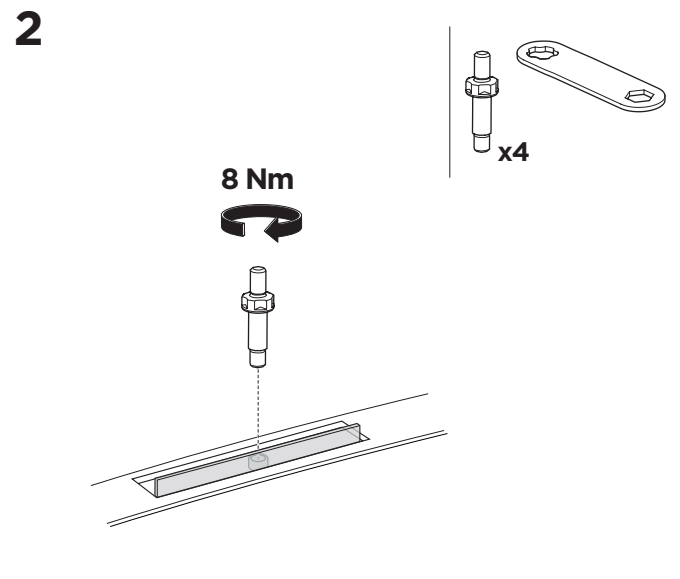

## Kit 187040

MERCEDES CLS (C257), 4-dr Coupé, 19-

ISO 11154-E

This kit is only for vehicles with fixpoint mounting.

3

4

5