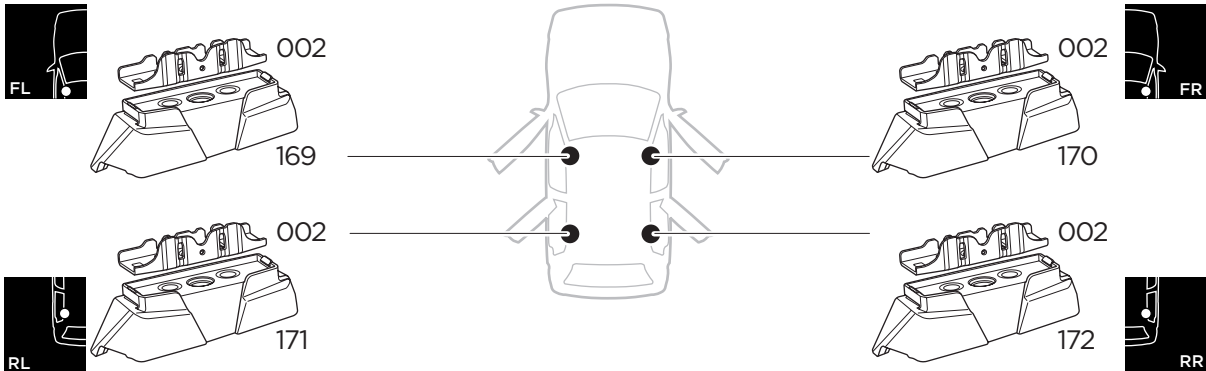

## Kit 187040

MERCEDES CLS (C257), 4-dr Coupé, 19-

ISO 11154-E

This kit is only for vehicles with fixpoint mounting.

3

4

5