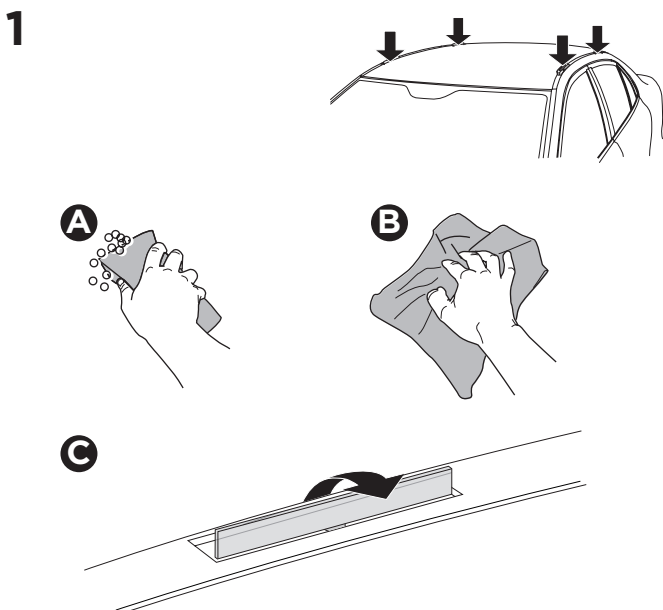

## Kit 187040

MERCEDES CLS (C257), 4-dr Coupé, 19-

ISO 11154-E

This kit is only for vehicles with fixpoint mounting.

3

4

5