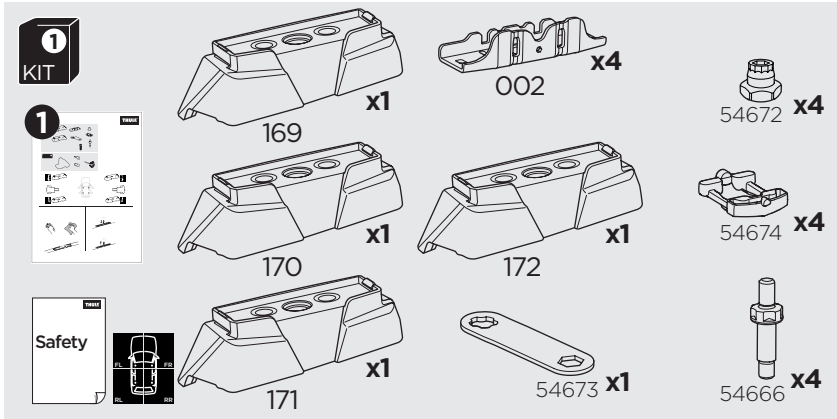

## Kit 187040

MERCEDES CLS (C257), 4-dr Coupé, 19-

ISO 11154-E

This kit is only for vehicles with fixpoint mounting.

3

4

5