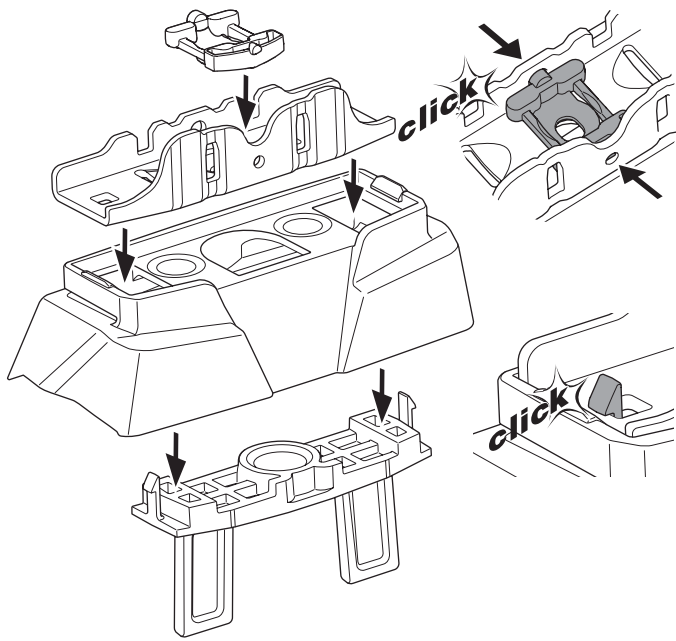

## Kit 187003

JEEP Grand Cherokee, 5-dr SUV, 11-21

ISO 11154-E

This kit is only for vehicles with fixpoint mounting.

**1 KIT**

**2 FOOT PACK**

3

4