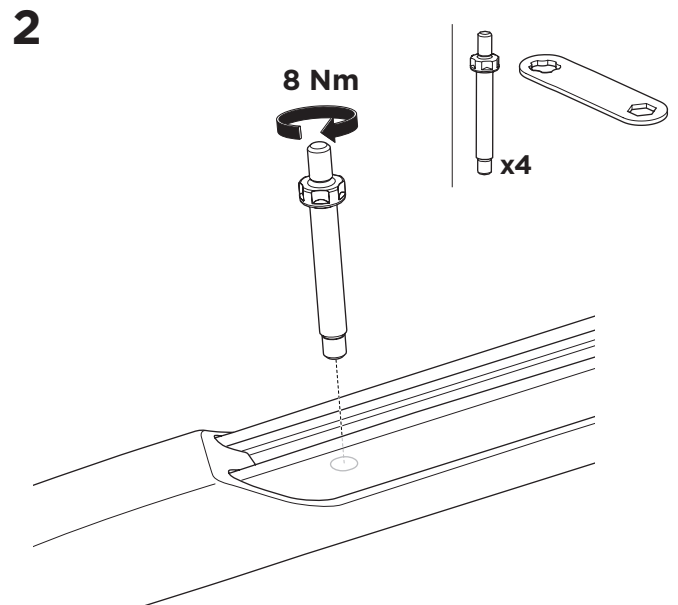

## Kit 187003

JEEP Grand Cherokee, 5-dr SUV, 11-21

ISO 11154-E

This kit is only for vehicles with fixpoint mounting.

**1 KIT**

**2 FOOT PACK**

3

4