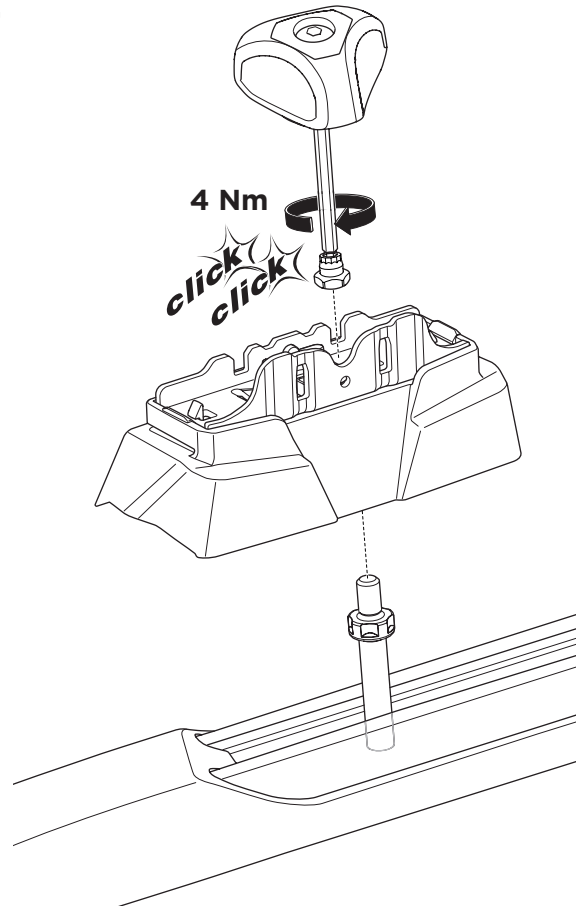

## Kit 187003

JEEP Grand Cherokee, 5-dr SUV, 11-21

ISO 11154-E

This kit is only for vehicles with fixpoint mounting.

**1 KIT**

**2 FOOT PACK**

3

4