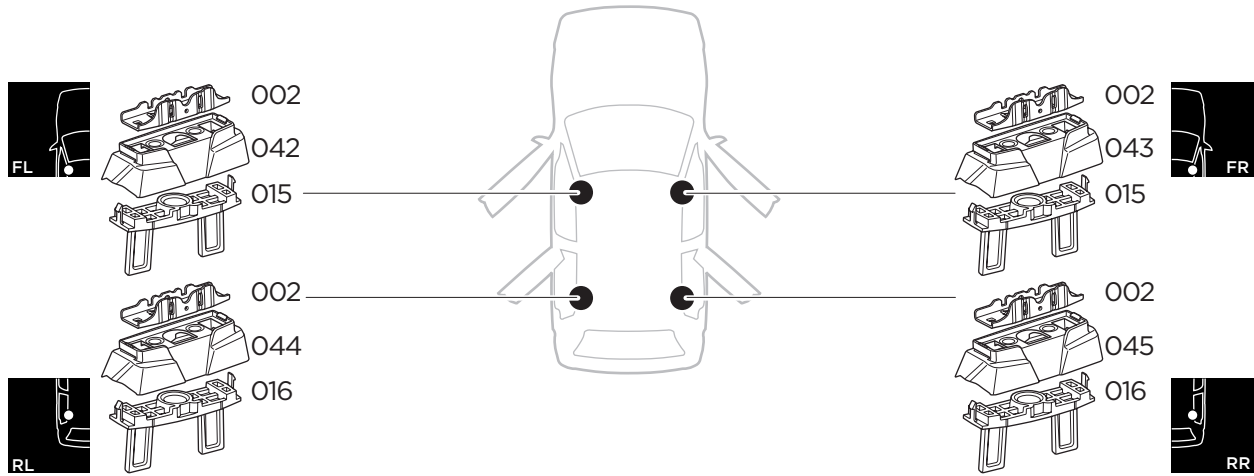

## Kit 187003

JEEP Grand Cherokee, 5-dr SUV, 11-21

ISO 11154-E

This kit is only for vehicles with fixpoint mounting.

**1 KIT**

**2 FOOT PACK**

3

4