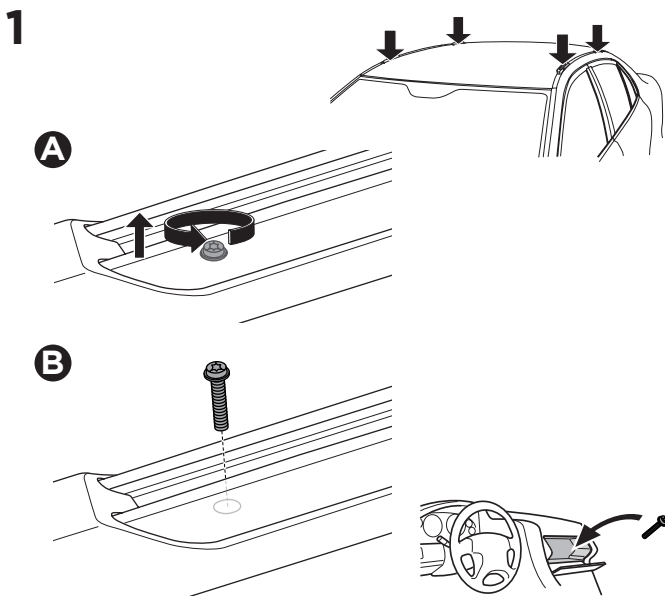

## Kit 187003

JEEP Grand Cherokee, 5-dr SUV, 11-21

ISO 11154-E

This kit is only for vehicles with fixpoint mounting.

**1 KIT**

**2 FOOT PACK**

3

4