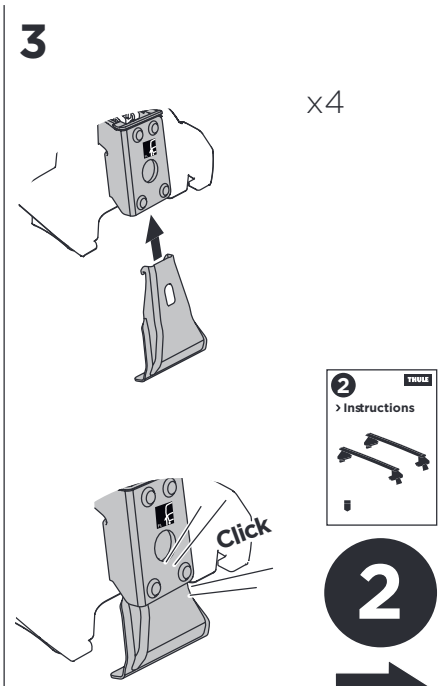

1

Kit 145248

PORSCHE Macan, 5-dr SUV, 14-

ISO 11154-E

THULE WingBar Evo	THULE WingBar Edge	THULE WingBar	THULE SquareBar Evo	Evo X (scale)	Edge X (scale)
PORSCHE Macan, 5-dr SUV, 14-				47,0	C
THULE ProBar Evo	THULE SlideBar Evo				X (mm/inch)
PORSCHE Macan, 5-dr SUV, 14-				1121 mm / 44 1/8"	

THULE WingBar Evo	THULE WingBar Edge	THULE WingBar	THULE SquareBar Evo	Evo Y (scale)	Edge Y (scale)
PORSCHE Macan, 5-dr SUV, 14-				41,0	O
THULE ProBar Evo	THULE SlideBar Evo				Y (mm/inch)
PORSCHE Macan, 5-dr SUV, 14-				1061 mm / 41 3/4"	

	W (mm/inch)	Z (mm/inch)
PORSCHE Macan, 5-dr SUV, 14-	650 mm / 25 5/8"	250 mm / 9 7/8"