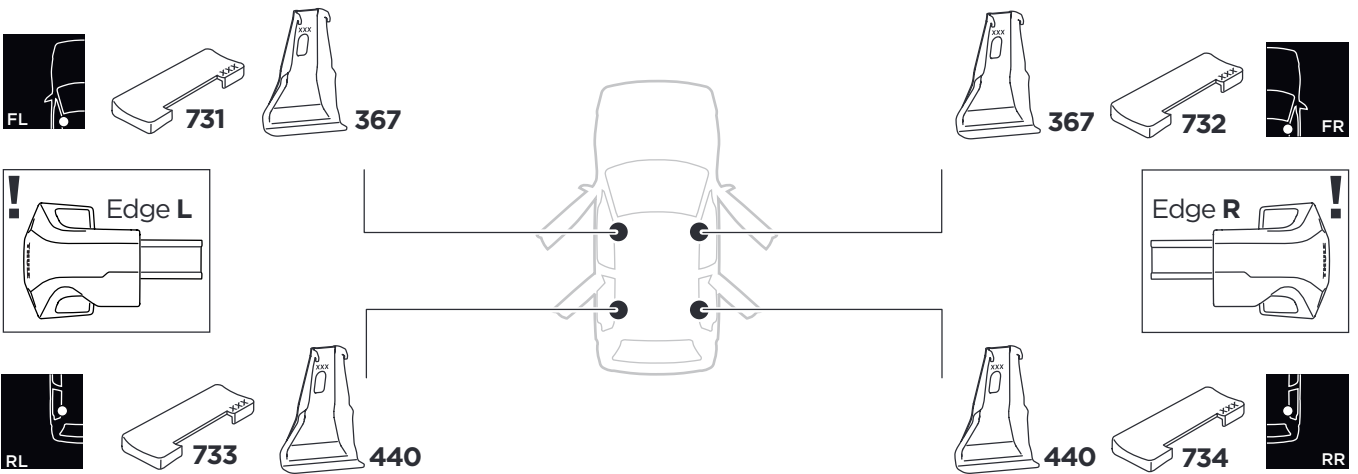

1

Kit 145248

PORSCHE Macan, 5-dr SUV, 14-

ISO 11154-E

THULE WingBar Evo	THULE WingBar Edge	THULE WingBar	THULE SquareBar Evo	Evo X (scale)	Edge X (scale)
PORSCHE Macan, 5-dr SUV, 14-				47,0	C
THULE ProBar Evo	THULE SlideBar Evo				X (mm/inch)
PORSCHE Macan, 5-dr SUV, 14-				1121 mm / 44 1/8"	

THULE WingBar Evo	THULE WingBar Edge	THULE WingBar	THULE SquareBar Evo	Evo Y (scale)	Edge Y (scale)
PORSCHE Macan, 5-dr SUV, 14-				41,0	O
THULE ProBar Evo	THULE SlideBar Evo				Y (mm/inch)
PORSCHE Macan, 5-dr SUV, 14-				1061 mm / 41 3/4"	

	W (mm/inch)	Z (mm/inch)
PORSCHE Macan, 5-dr SUV, 14-	650 mm / 25 5/8"	250 mm / 9 7/8"