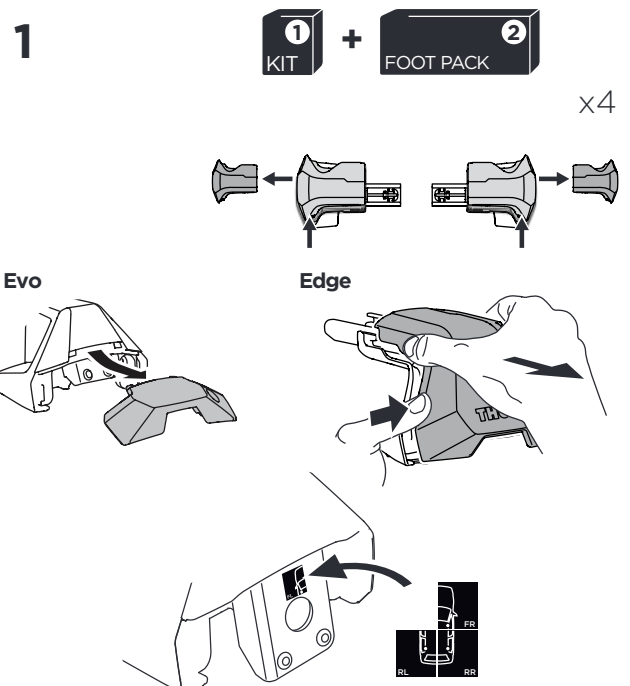

1

Kit 145248

PORSCHE Macan, 5-dr SUV, 14-

ISO 11154-E

THULE WingBar Evo	THULE WingBar Edge	THULE WingBar	THULE SquareBar Evo	Evo X (scale)	Edge X (scale)
PORSCHE Macan, 5-dr SUV, 14-				47,0	C
THULE ProBar Evo	THULE SlideBar Evo				X (mm/inch)
PORSCHE Macan, 5-dr SUV, 14-				1121 mm / 44 1/8"	

THULE WingBar Evo	THULE WingBar Edge	THULE WingBar	THULE SquareBar Evo	Evo Y (scale)	Edge Y (scale)
PORSCHE Macan, 5-dr SUV, 14-				41,0	O
THULE ProBar Evo	THULE SlideBar Evo				Y (mm/inch)
PORSCHE Macan, 5-dr SUV, 14-				1061 mm / 41 3/4"	

	W (mm/inch)	Z (mm/inch)
PORSCHE Macan, 5-dr SUV, 14-	650 mm / 25 5/8"	250 mm / 9 7/8"