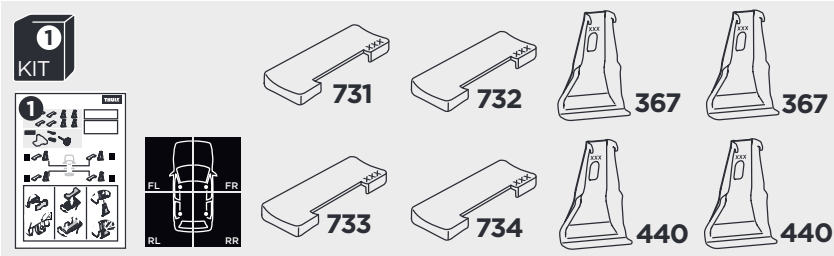

1

Kit 145248

PORSCHE Macan, 5-dr SUV, 14-

ISO 11154-E

THULE WingBar Evo	THULE WingBar Edge	THULE WingBar	THULE SquareBar Evo	Evo X (scale)	Edge X (scale)
PORSCHE Macan, 5-dr SUV, 14-				47,0	C
THULE ProBar Evo	THULE SlideBar Evo				X (mm/inch)
PORSCHE Macan, 5-dr SUV, 14-				1121 mm / 44 1/8"	

THULE WingBar Evo	THULE WingBar Edge	THULE WingBar	THULE SquareBar Evo	Evo Y (scale)	Edge Y (scale)
PORSCHE Macan, 5-dr SUV, 14-				41,0	O
THULE ProBar Evo	THULE SlideBar Evo				Y (mm/inch)
PORSCHE Macan, 5-dr SUV, 14-				1061 mm / 41 3/4"	

	W (mm/inch)	Z (mm/inch)
PORSCHE Macan, 5-dr SUV, 14-	650 mm / 25 5/8"	250 mm / 9 7/8"