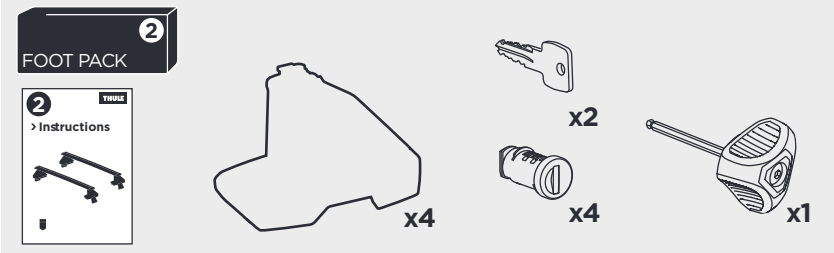

1

Kit 145248

PORSCHE Macan, 5-dr SUV, 14-

ISO 11154-E

THULE WingBar Evo	THULE WingBar Edge	THULE WingBar	THULE SquareBar Evo	Evo X (scale)	Edge X (scale)
PORSCHE Macan, 5-dr SUV, 14-				47,0	C
THULE ProBar Evo	THULE SlideBar Evo				X (mm/inch)
PORSCHE Macan, 5-dr SUV, 14-				1121 mm / 44 1/8"	

THULE WingBar Evo	THULE WingBar Edge	THULE WingBar	THULE SquareBar Evo	Evo Y (scale)	Edge Y (scale)
PORSCHE Macan, 5-dr SUV, 14-				41,0	O
THULE ProBar Evo	THULE SlideBar Evo				Y (mm/inch)
PORSCHE Macan, 5-dr SUV, 14-				1061 mm / 41 3/4"	

	W (mm/inch)	Z (mm/inch)
PORSCHE Macan, 5-dr SUV, 14-	650 mm / 25 5/8"	250 mm / 9 7/8"