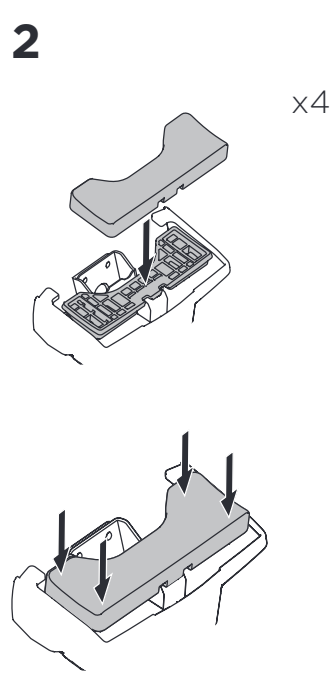

1

Kit 145248

PORSCHE Macan, 5-dr SUV, 14-

ISO 11154-E

THULE WingBar Evo	THULE WingBar Edge	THULE WingBar	THULE SquareBar Evo	Evo X (scale)	Edge X (scale)
PORSCHE Macan, 5-dr SUV, 14-				47,0	C
THULE ProBar Evo	THULE SlideBar Evo				X (mm/inch)
PORSCHE Macan, 5-dr SUV, 14-				1121 mm / 44 1/8"	

THULE WingBar Evo	THULE WingBar Edge	THULE WingBar	THULE SquareBar Evo	Evo Y (scale)	Edge Y (scale)
PORSCHE Macan, 5-dr SUV, 14-				41,0	O
THULE ProBar Evo	THULE SlideBar Evo				Y (mm/inch)
PORSCHE Macan, 5-dr SUV, 14-				1061 mm / 41 3/4"	

	W (mm/inch)	Z (mm/inch)
PORSCHE Macan, 5-dr SUV, 14-	650 mm / 25 5/8"	250 mm / 9 7/8"