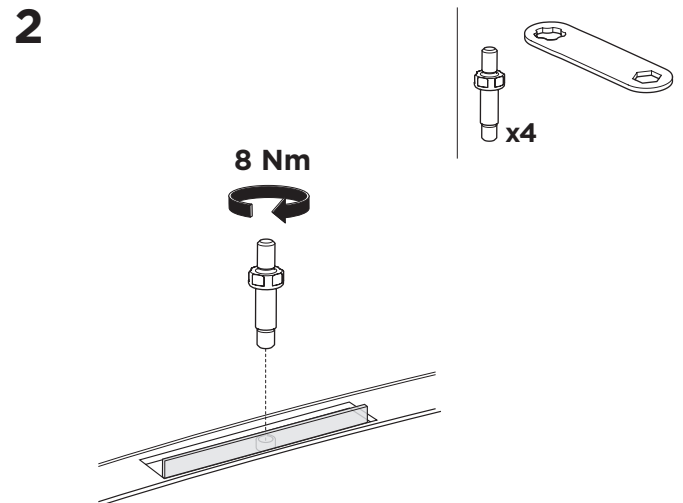

1

Kit 187104

MERCEDES EQC, 5-dr SUV, 20-

ISO 11154-E

This kit is only for vehicles with fixpoint mounting.

3

4

5