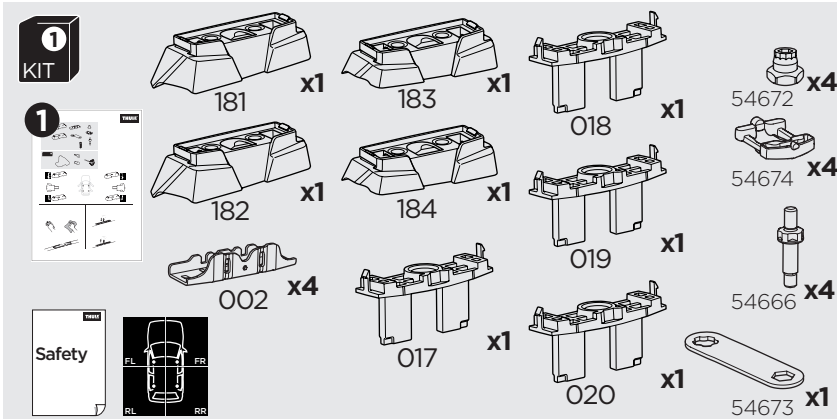

1

Kit 187104

MERCEDES EQC, 5-dr SUV, 20-

ISO 11154-E

This kit is only for vehicles with fixpoint mounting.

3

4

5