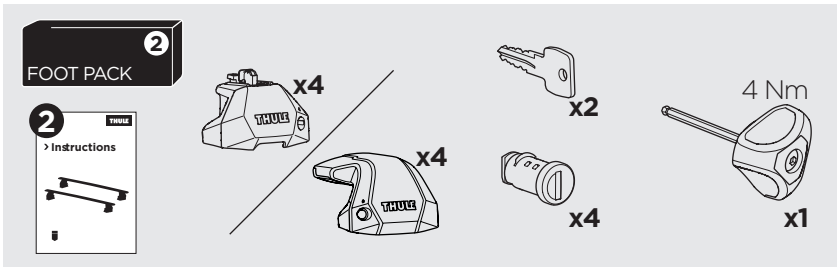

1

Kit 187104

MERCEDES EQC, 5-dr SUV, 20-

ISO 11154-E

This kit is only for vehicles with fixpoint mounting.

3

4

5