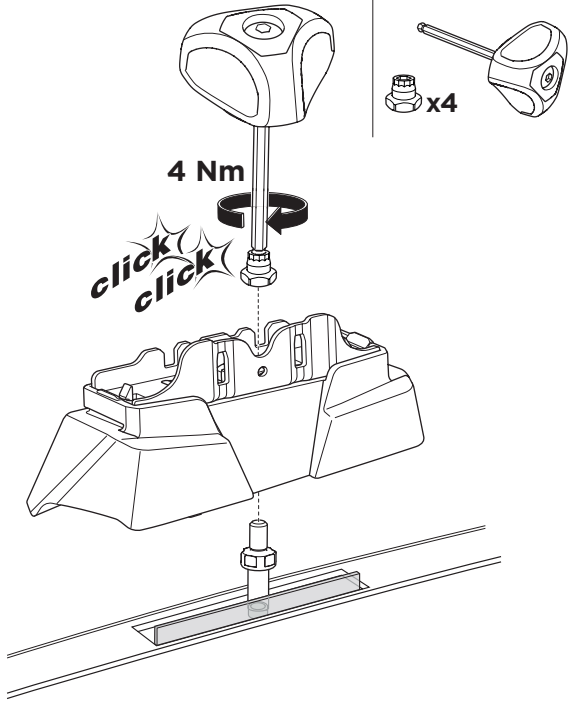

1

Kit 187104

MERCEDES EQC, 5-dr SUV, 20-

ISO 11154-E

This kit is only for vehicles with fixpoint mounting.

3

4

5