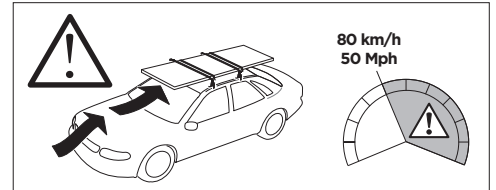

1

Kit 187104

MERCEDES EQC, 5-dr SUV, 20-

ISO 11154-E

This kit is only for vehicles with fixpoint mounting.

3

4

5